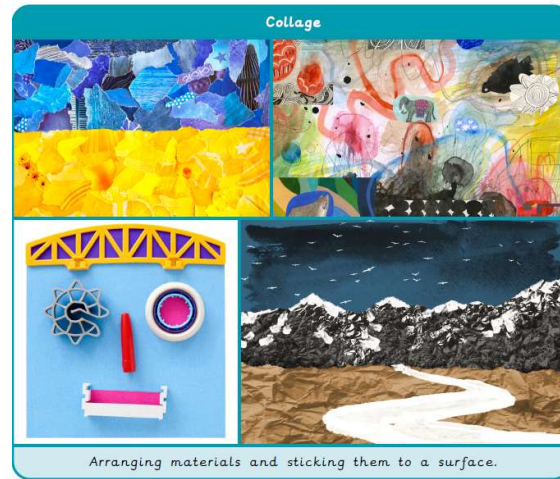

Year 2 Knowledge
Organiser – Painting &
Mixed Media: Life in
Colour

#theJSway

Romare Bearden
1911-1988

His work explored memories, everyday life
and the idea that people should be treated
equally.
He used patterned paper in his collages.
He layered other materials on top of the
collage paper.

Overlapping materials